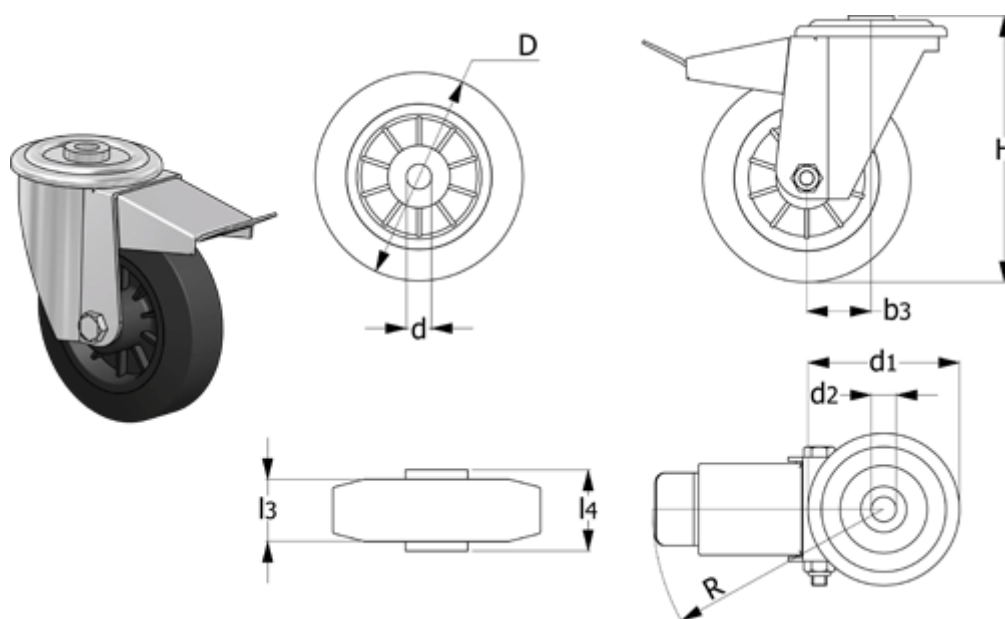

Data Sheet

Article number: 2314449766
Description: E+G rubber wheel 449766
RE.E2-150-FBF turning plate w/brake

Measures

b3	= 37	H	= 182
Code	= 449766	l3	= 40
d	= 15	l4	= 44
D	= 150	R	= 120
d1	= 73	Rolling resistance (N)	= 1000
d2	= 12	Type	= RE.E2-150-FBF
Dynamic load (N)	= 1300		
g	= 1390		